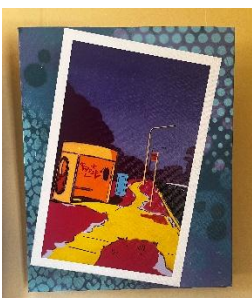

**28. Yass Bridge (Red and Grey)**  
Spray Enamel on Canvas  
400x500  
\$325

**29. Behind The Line (Purple and Tourquoise)**  
Spray Enamel on Canvas  
450x600  
\$375

**30. Young Railway Crossing (Orange, Purple and Tourquoise)**  
Spray Enamel on Canvas  
500x600  
\$375

**31. Behind the Line (Purple, Red and Yellow)**  
Spray Enamel on Canvas  
600x600  
\$375

**32. Liberty Theatre (Grey and Orange)**  
Spray Enamel on Canvas  
500x500  
\$350

**33. Maribynong Ave**  
Spray Enamel on Canvas  
400x500  
\$295