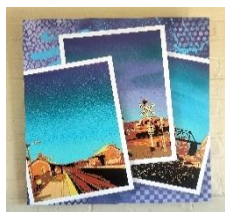

**5. Hilltops (Pink and
Grey)**
Spray Enamel on
Canvas
600x600
$375

8. Stop on red signal
Spray Enamel on
Canvas
750x750
$550