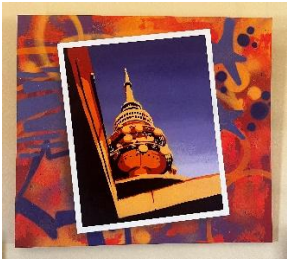

Ladies waiting Room Gallery

25. Black Mountain Tower
Spray Enamel and Acrylic on Canvas
900x800
$425