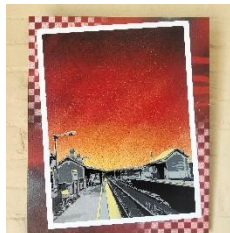

For this exhibition I have been exploring a new approach to my stencil work framing images in a polaroid printed format as if we were looking through a photo album of fond memories.

### Parcels Gallery

**1. 58 Chev**  
Spray Enamel and  
Acrylic on Canvas  
400X400  
\$150

**2. Behind The Line  
(Psychadelic)**  
Spray Enamel on  
Canvas  
500x400  
\$275

**3. Behind The Line  
(Yellow, Red & Grey)**  
Spray Enamel on  
Canvas  
500x600  
\$375

**4. Yass Bridge (Blue)**  
Spray Enamel on  
Canvas  
600x600  
\$350

**5. Hilltops (Pink and  
Grey)**  
Spray Enamel on  
Canvas  
600x600  
\$375

**6. Young Railway  
Crossing (Turquoise)**  
Spray Enamel on  
Canvas  
500x600  
\$375